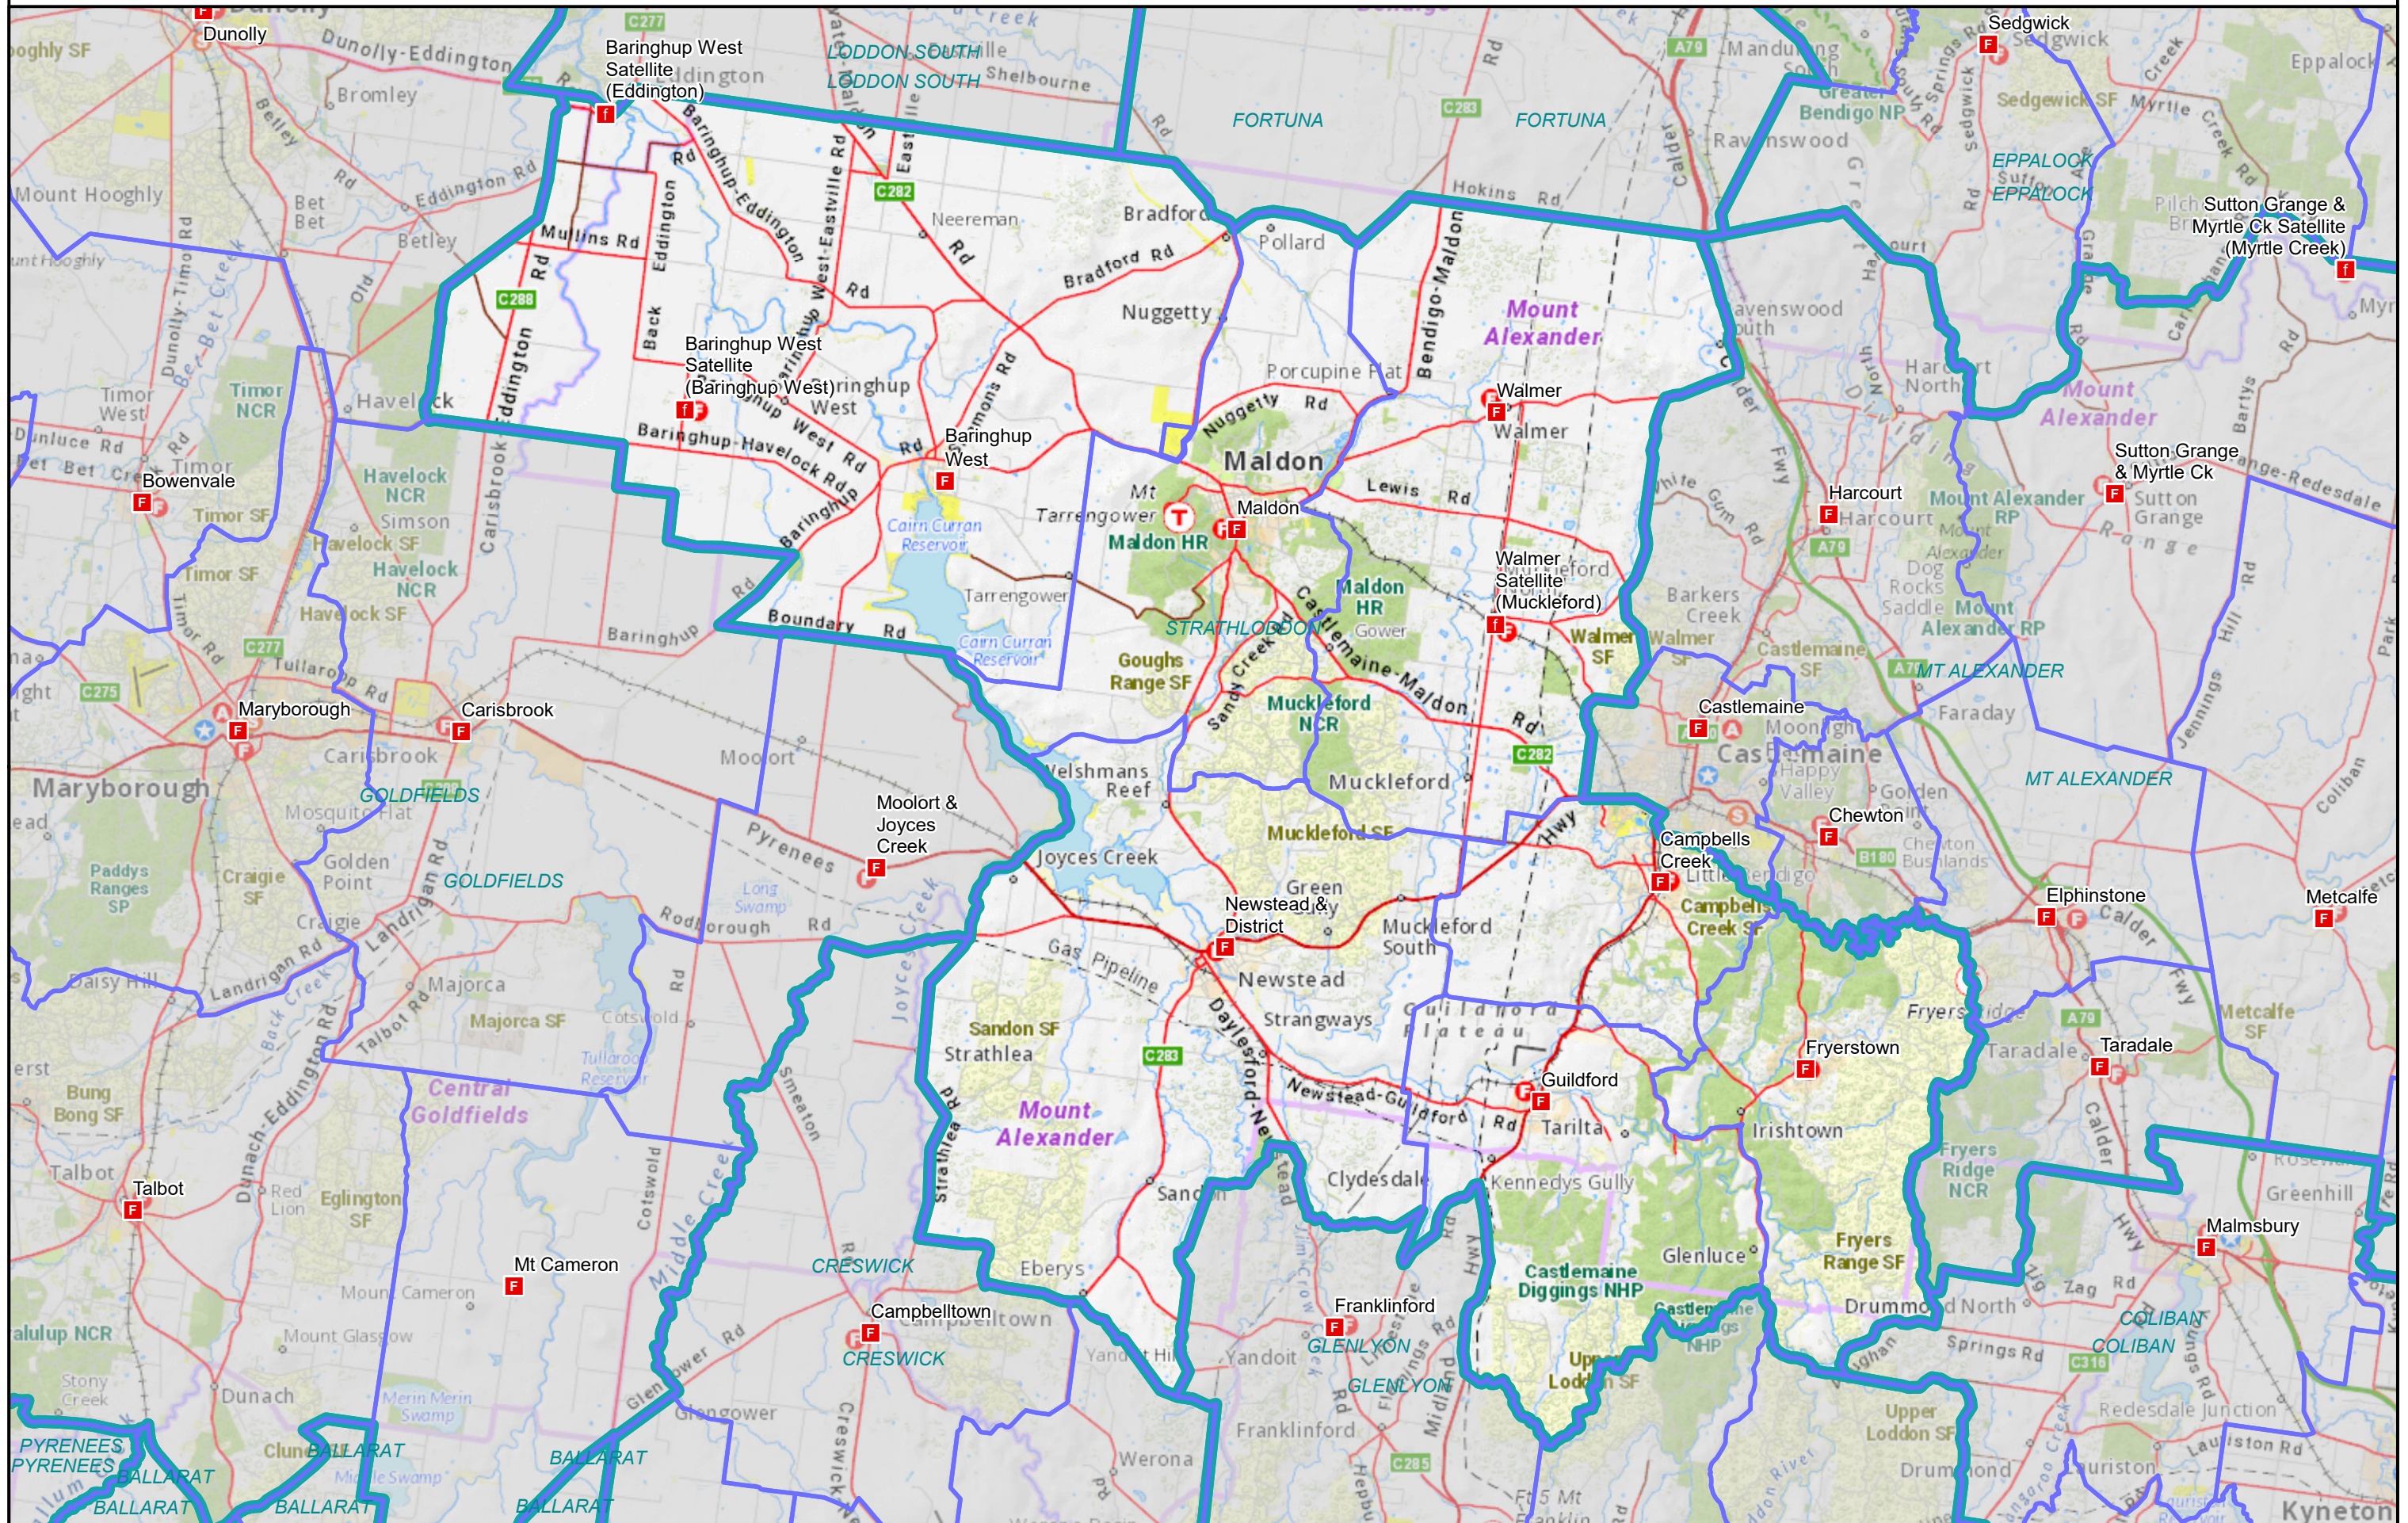

STRATHLODDON Group Map

Legend

- Main
- CFA Brigade Response Boundaries (CFAMap104)
- Satellite
- CFA Group Boundaries (CFAMap104)

This map is produced in Vicgrid94 and has CFA Group Boundaries based on CFAMap 104 Assignment Area Boundaries

Disclaimer:
This map is a snapshot generated from Victorian Government data as well as data from various other sources. This does not guarantee that the publication is without flaw of any kind or is wholly appropriate for your particular purposes and therefore disclaims all liability for error, loss or damage which may arise from reliance upon it. All persons accessing this information should make appropriate enquiries to assess the currency of the data.

Date Prepared: 07/01/2019 CFA A3 Group Map

0 1.75 3.5 7 10.5 14 Kilometres